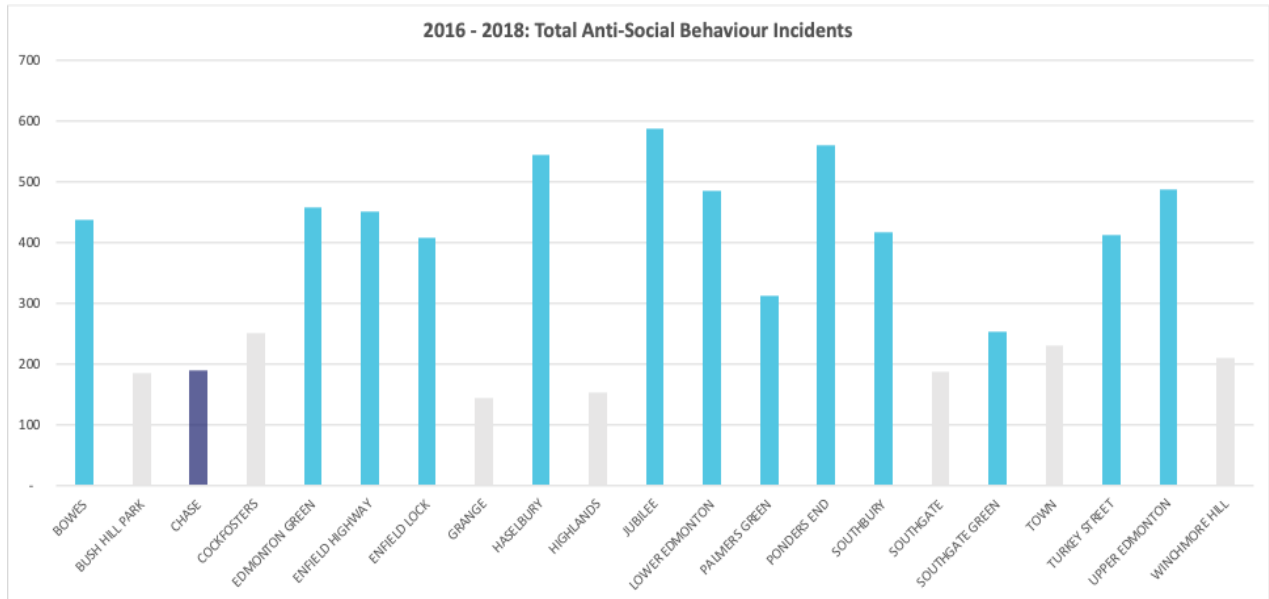

Appendix 4 – ASB

Fig 1)

Graph shows total number of all Council-recorded anti-social behaviour incidents by ward (includes dirty front gardens, rubbish issues, envirocrime, nuisance, pests, graffiti, dog fouling, fly boarding, domestic noise)

Borough Average: 350

Source: *Metastreet predicted model 2019*